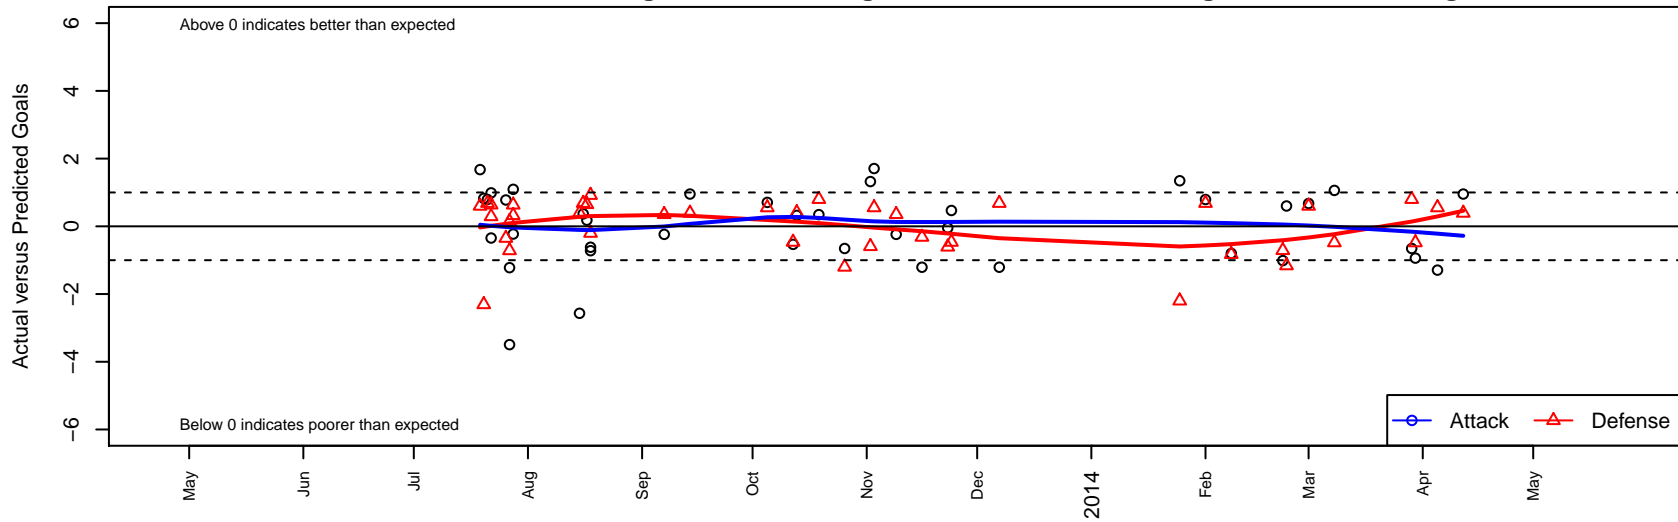

Seattle United Tango G99

Seattle United Premier
 Seattle, WA
 G99 total strength=1294
 attack=5.15 defense=5.97
 fall league = RCL G99 Div 3, Spr RCL G99 Div
 alt names used:
 2013 Seattle United G99 Tango B
 SEATTLE UNITED 99 TANGO (WA)
 SEATTLE UNITED TANGO (WA)

Venues played:
 Nike Crossfire Challenge Silver U14
 Oswego Nike Cup Silver U14
 Bigfoot Gold U14
 RCL G99 Div 3
 Spr RCL G99 Div 2
 Challenge Cup G99 Division 1 – Challenge 1

Seattle United Tango G99
 Dots are actual minus expected GF (blue circles) and GA (red triangles).
 Blue line is smoothed change in attack strength. Red is smoothed change in defense strength.